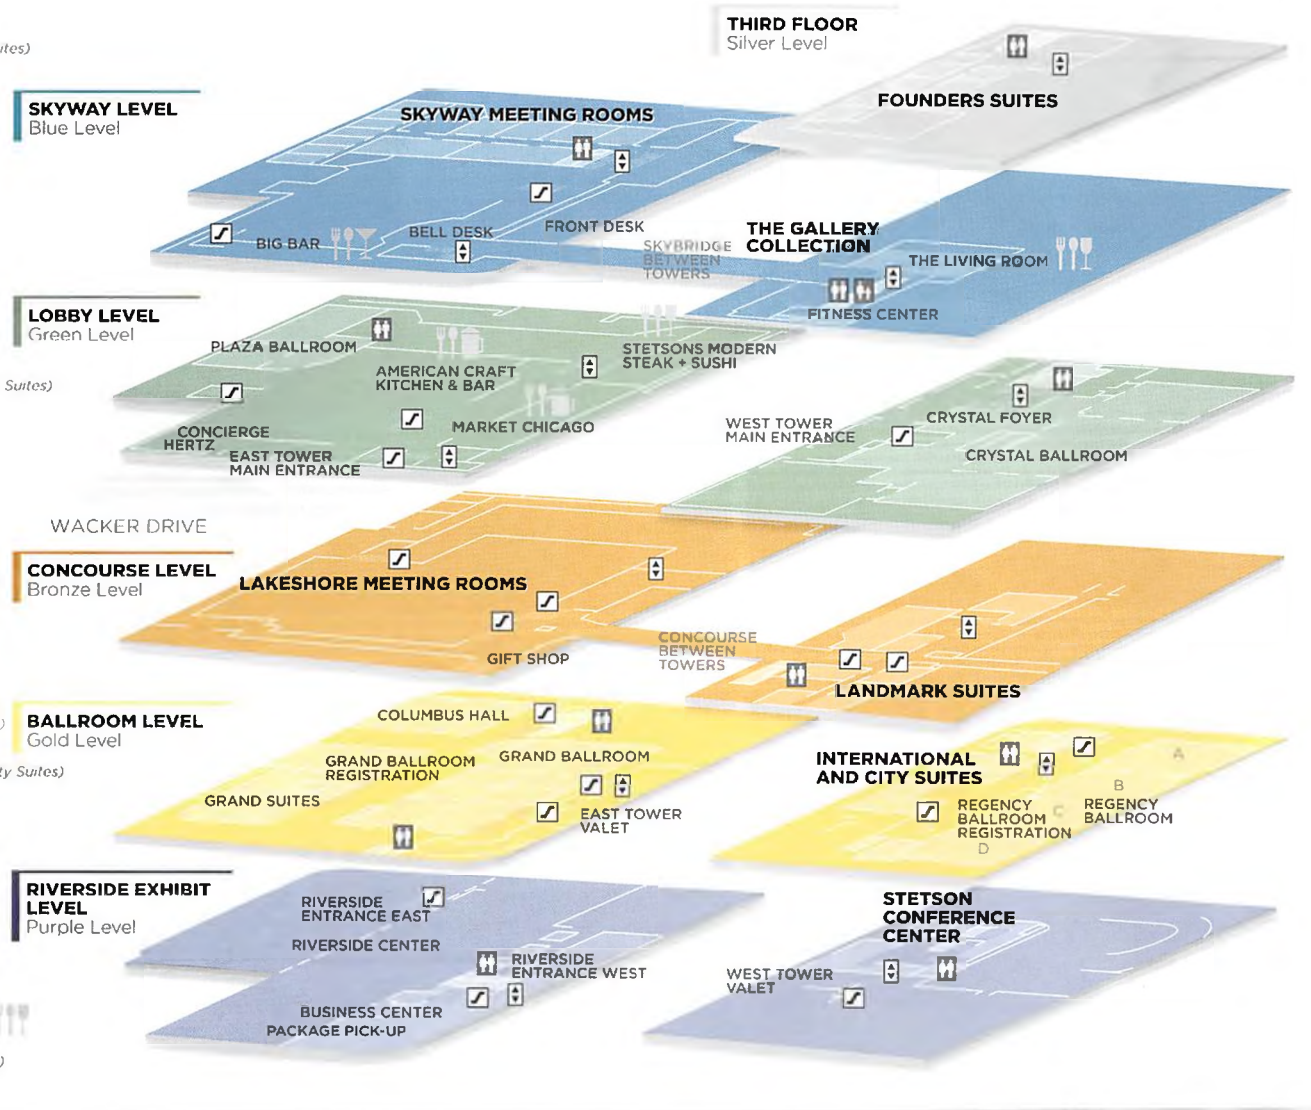

- **ACAPULCO** (*International and City Suites*)
  West Tower, Ballroom Level
- **ADDAMS** (*Founders Suites*)
  West Tower, Third Floor
- **AMERICAN CRAFT KITCHEN & BAR**
  East Tower, Lobby Level
- **ATLANTA** (*International and City Suites*)
  West Tower, Ballroom Level
- **BELL DESK**
  East Tower, Skyway Level
- **BIG BAR**
  East Tower, Skyway Level
- **BURNHAM** (*Founders Suites*)
  West Tower, Third Floor
- **BUSINESS CENTER, PACKAGE ROOM**
  East Tower, Exhibit Level
- **COLUMBIAN** (*Landmark Suites*)
  West Tower, Concourse Level
- **COLUMBUS HALL** (ROOMS A-L)
  East Tower, Ballroom Level
- **COMISKEY** (*Landmark Suites*)
  West Tower, Concourse Level
- **CONCIERGE**
  East Tower, Lobby Level
- **CRYSTAL BALLROOM**
  West Tower, Lobby Level
- **DUSABLE** (*Founders Suites*)
  West Tower, Third Floor
- **EAST TOWER MAIN ENTRANCE**
  East Tower, Lobby Level
- **EAST TOWER VALET**
  East Tower, Ballroom Level
- **FIELD** (*Founders Suites*)
  West Tower, Third Floor
- **FITNESS CENTER**
  West Tower, Skyway Level
- **FRONT DESK**
  East Tower, Skyway Level
- **THE GALLERY COLLECTION**
  West Tower, Skyway Level
- **GIFT SHOP**
  East Tower, Concourse Level
- **GOLD COAST** (*Landmark Suites*)
  West Tower, Concourse Level
- **GRAND BALLROOM**
  East Tower, Ballroom Level
- **GRAND SUITES**
  East Tower, Ballroom Level
- **HAYMARKET** (*Landmark Suites*)
  West Tower, Concourse Level
- **HERTZ**
  East Tower, Lobby Level
- **HONG KONG** (*International and City Suites*)
  West Tower, Ballroom Level
- **HORNER** (*Founders Suites*)
  West Tower, Third Floor
- **THE LIVING ROOM**
  West Tower, Skyway Level
- **MARKET CHICAGO**
  East Tower, Lobby Level
- **MCCORMICK** (*Founders Suites*)
  West Tower, Third Floor
- **MICHIGAN** (*Lakeshore Meeting Rooms*)
  East Tower, Concourse Level
- **MONROE** (*Lakeshore Meeting Rooms*)
  East Tower, Concourse Level
- **NEW ORLEANS** (*International and City Suites*)
  West Tower, Ballroom Level
- **OGDEN** (*Founders Suites*)
  West Tower, Third Floor
- **PICASSO** (*Landmark Suites*)
  West Tower, Concourse Level
- **PLAZA BALLROOM**
  East Tower, Lobby Level
- **RANDOLPH** (*Lakeshore Meeting Rooms*)
  East Tower, Concourse Level
- **REGENCY BALLROOM**
  West Tower, Ballroom Level
- **RIVERSIDE CENTER**
  East Tower, Exhibit Level
- **ROOSEVELT** (*Lakeshore Meeting Rooms*)
  East Tower, Concourse Level
- **SAN FRANCISCO** (*International and City Suites*)
  West Tower, Ballroom Level
- **SANDBURG** (*Founders Suites*)
  West Tower, Third Floor
- **SKYWAY MEETING ROOMS**
  East Tower, Skyway Level
- **SOLDIER FIELD** (*Landmark Suites*)
  West Tower, Concourse Level
- **STETSON CONFERENCE CENTER**
  West Tower, Exhibit Level
- **STETSONS MODERN STEAK + SUSHI**
  East Tower, Lobby Level
- **TORONTO** (*International and City Suites*)
  West Tower, Ballroom Level
- **WATER TOWER** (*Landmark Suites*)
  West Tower, Concourse Level
- **WEST TOWER VALET**
  West Tower, Exhibit Level
- **WRIGHT** (*Founders Suites*)
  West Tower, Third Floor
- **WRIGLEY** (*Landmark Suites*)
  West Tower, Concourse Level

ESCALATORS, ELEVATORS AND RESTROOMS are indicated on each floor. Elevators are conveniently located throughout the hotel for guests with disabilities or where no escalator is present.

CROSSING BETWEEN TOWERS: Cross between towers via the Skybridge or the Concourse. You may also cross from the lobby level via the crosswalk on Stetson Drive.

- ELEVATORS
- ESCALATORS AND STAIRS
- RESTROOMS
- MOTHER'S ROOM